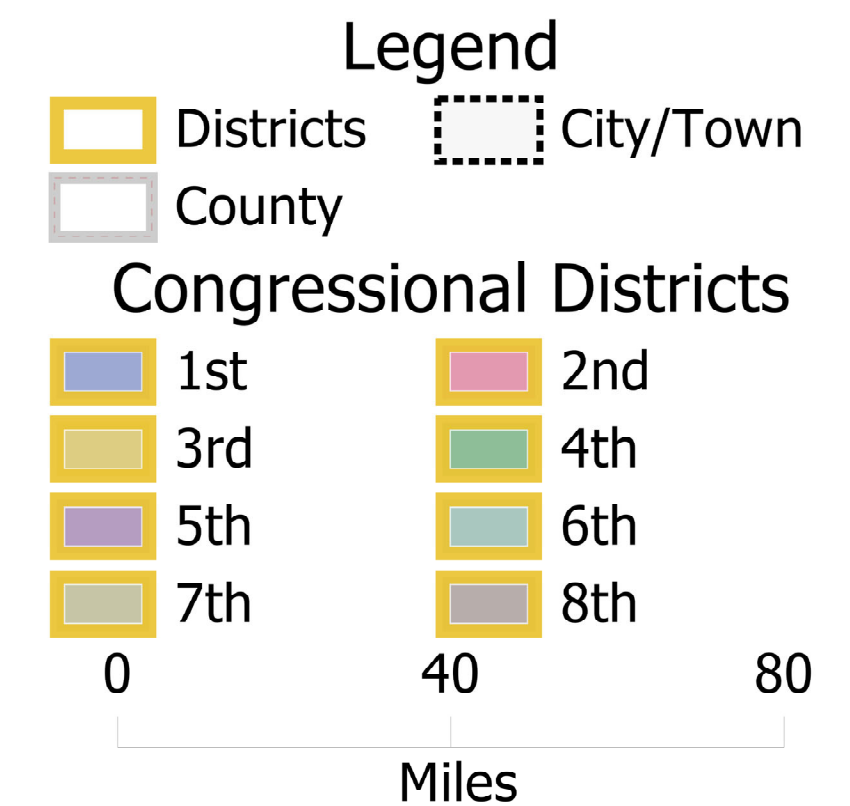

Proposed 2022 Missouri Congressional Districts (HB 2117)

St. Louis Area Detail

Kansas City Area Detail

Map prepared by House Research
LR 4875H.01I