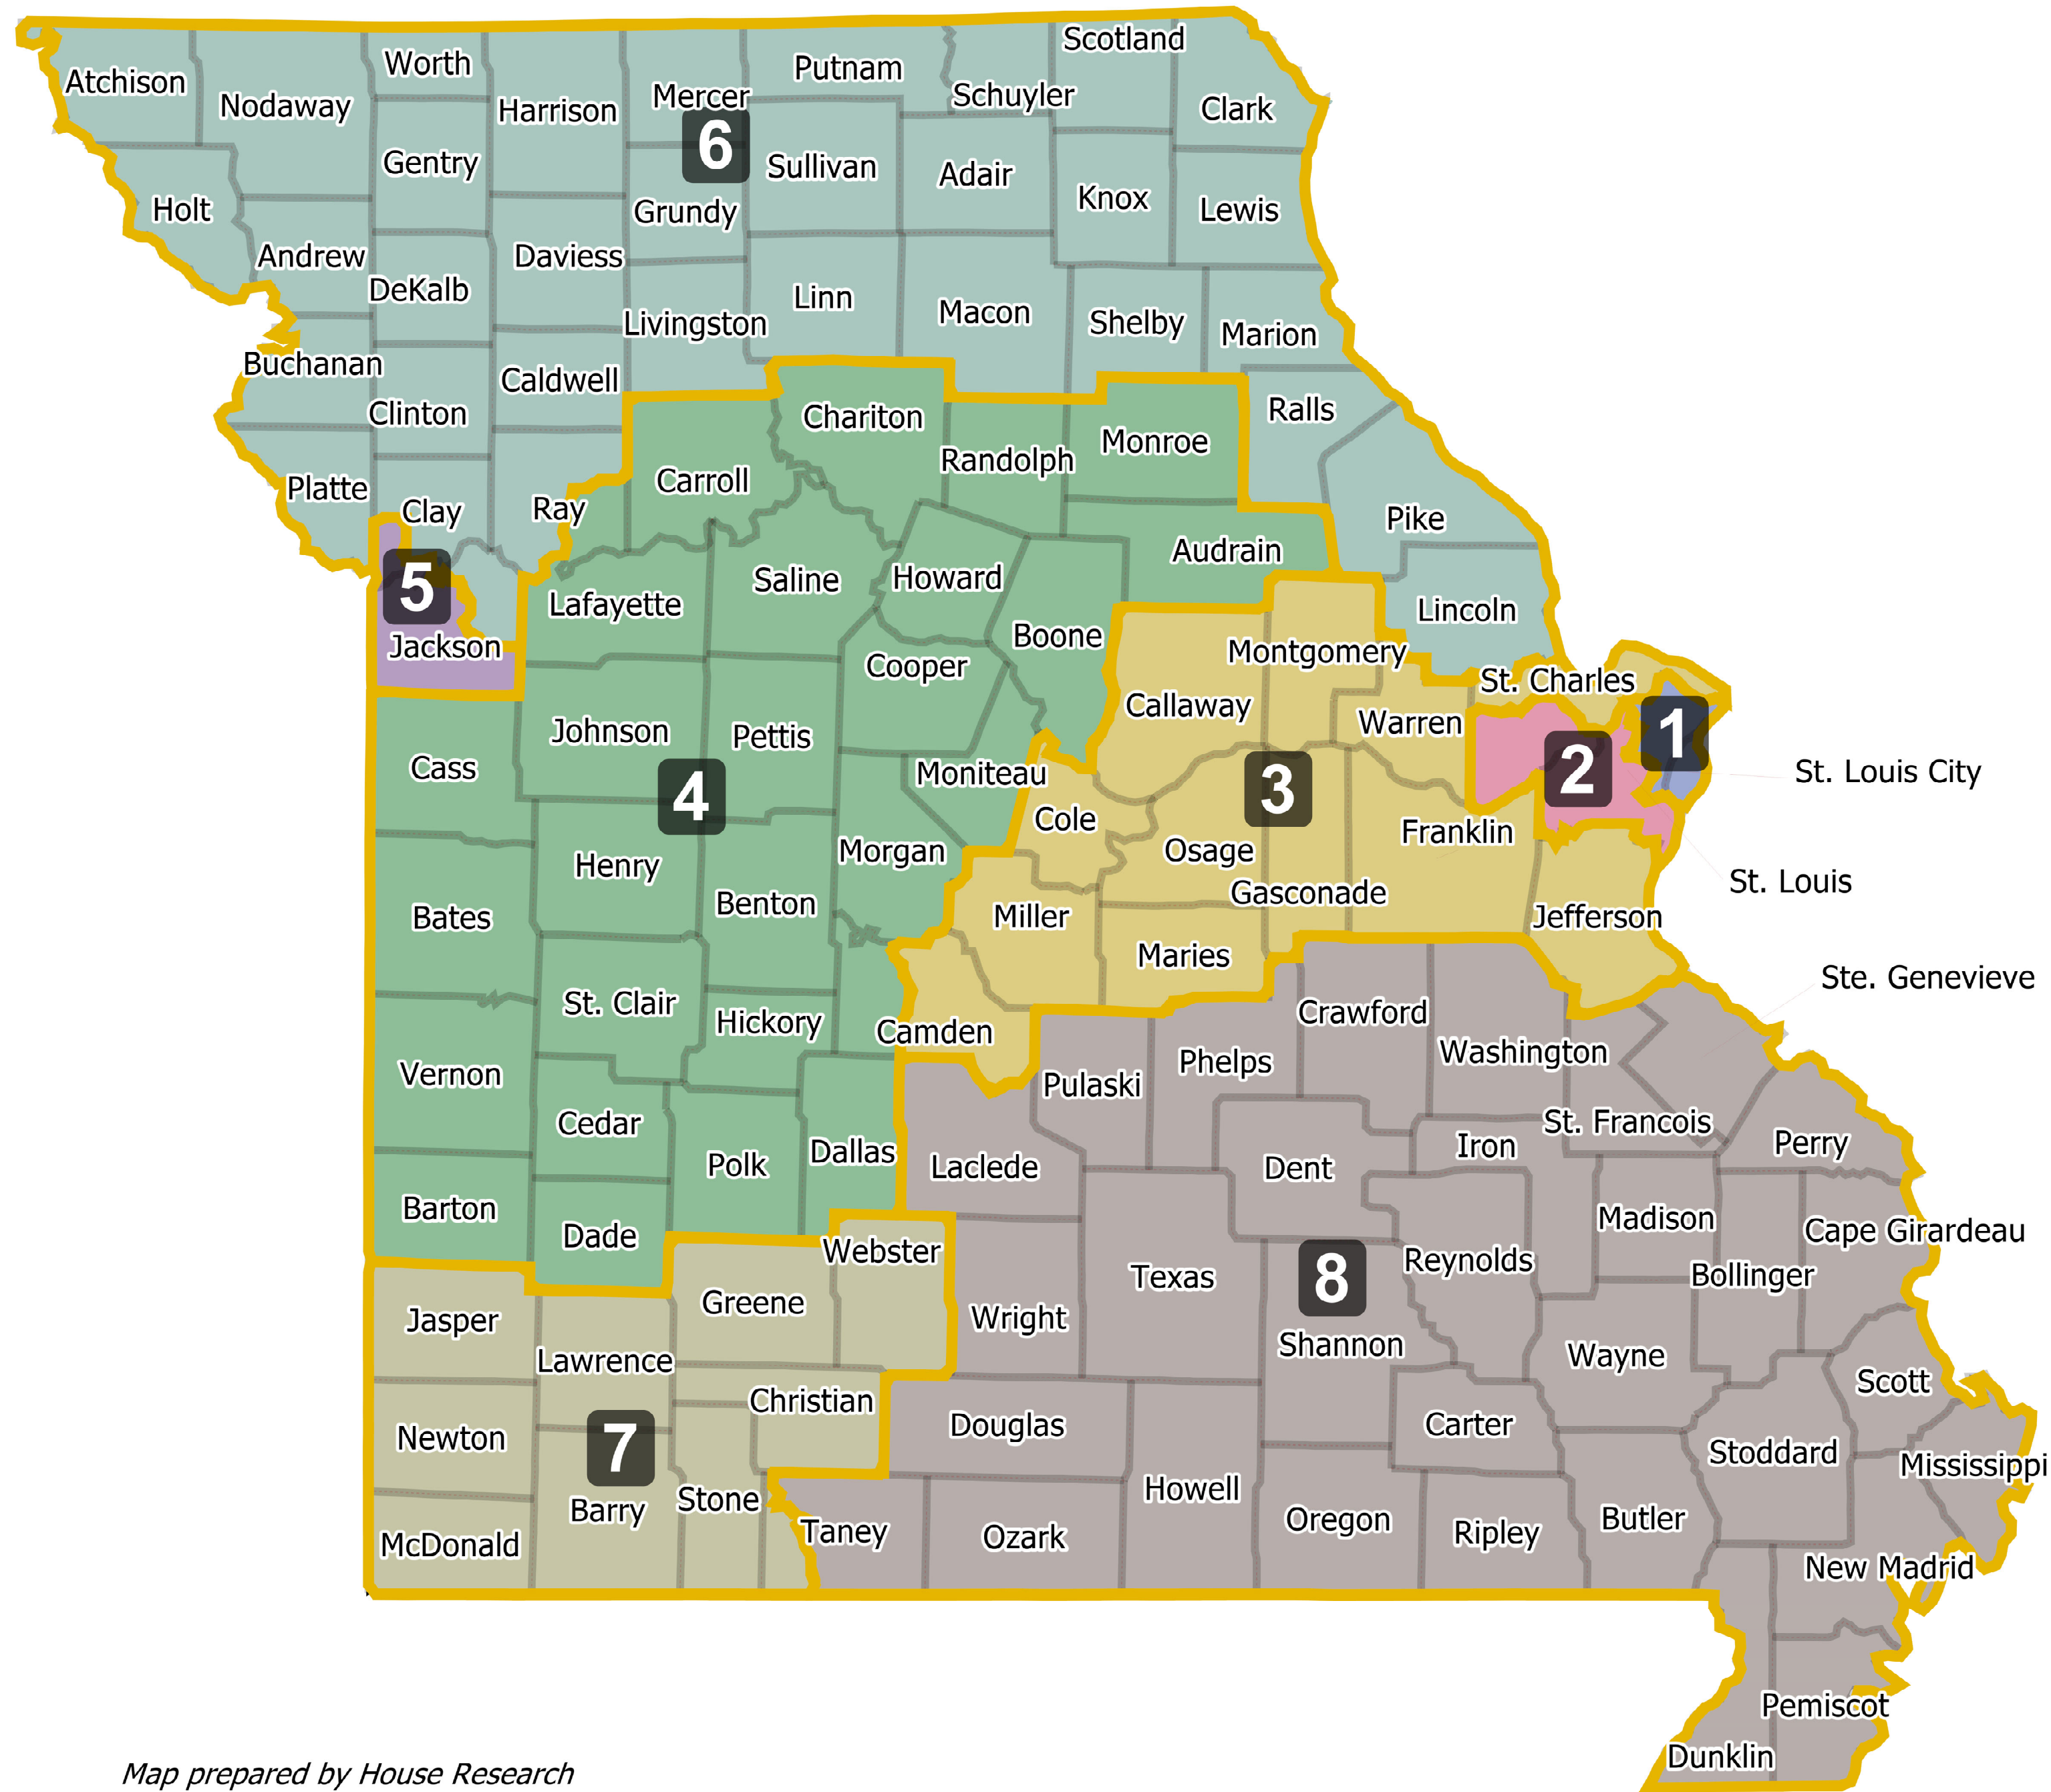

Proposed 2022 Missouri Congressional Districts (HB 2117)

St. Louis Area Detail

Kansas City Area Detail

Map prepared by House Research
LR 4875H.01I