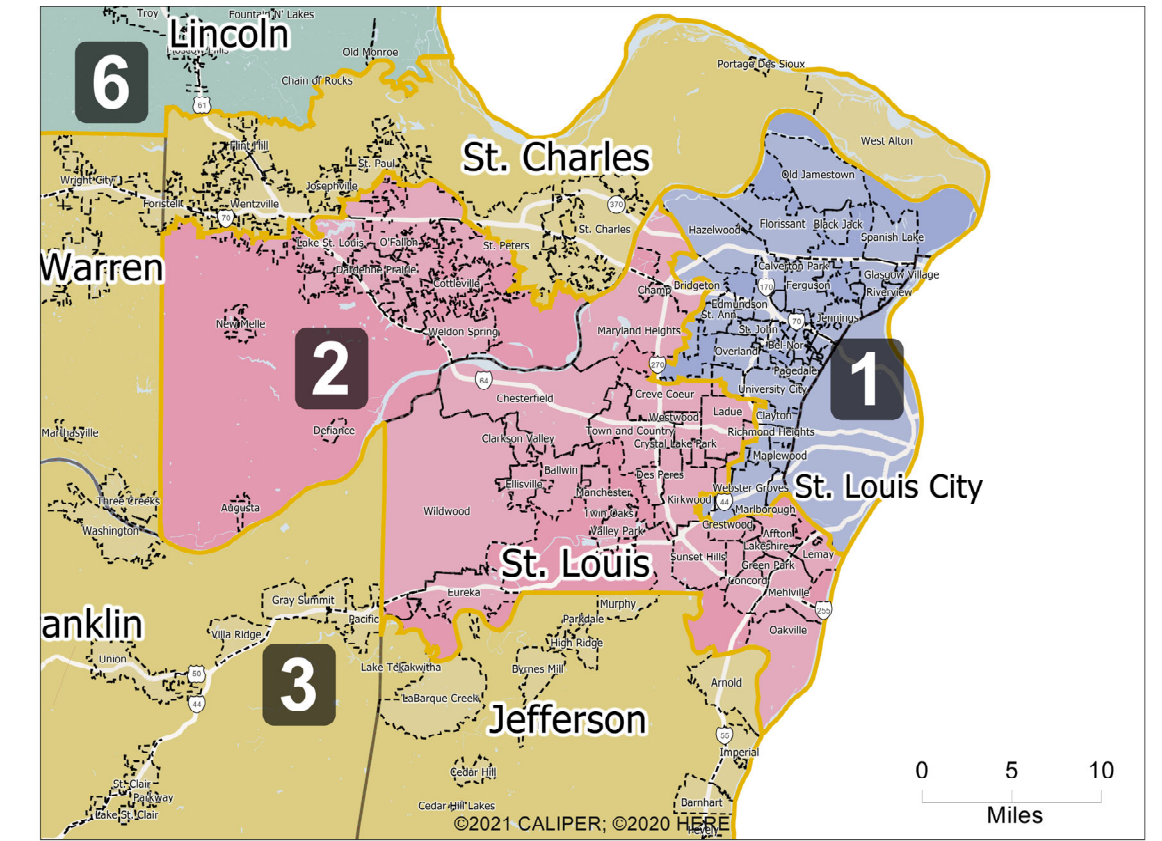

Proposed 2022 Missouri Congressional Districts (HB 2117)

St. Louis Area Detail

Kansas City Area Detail

Map prepared by House Research
LR 4875H.01I