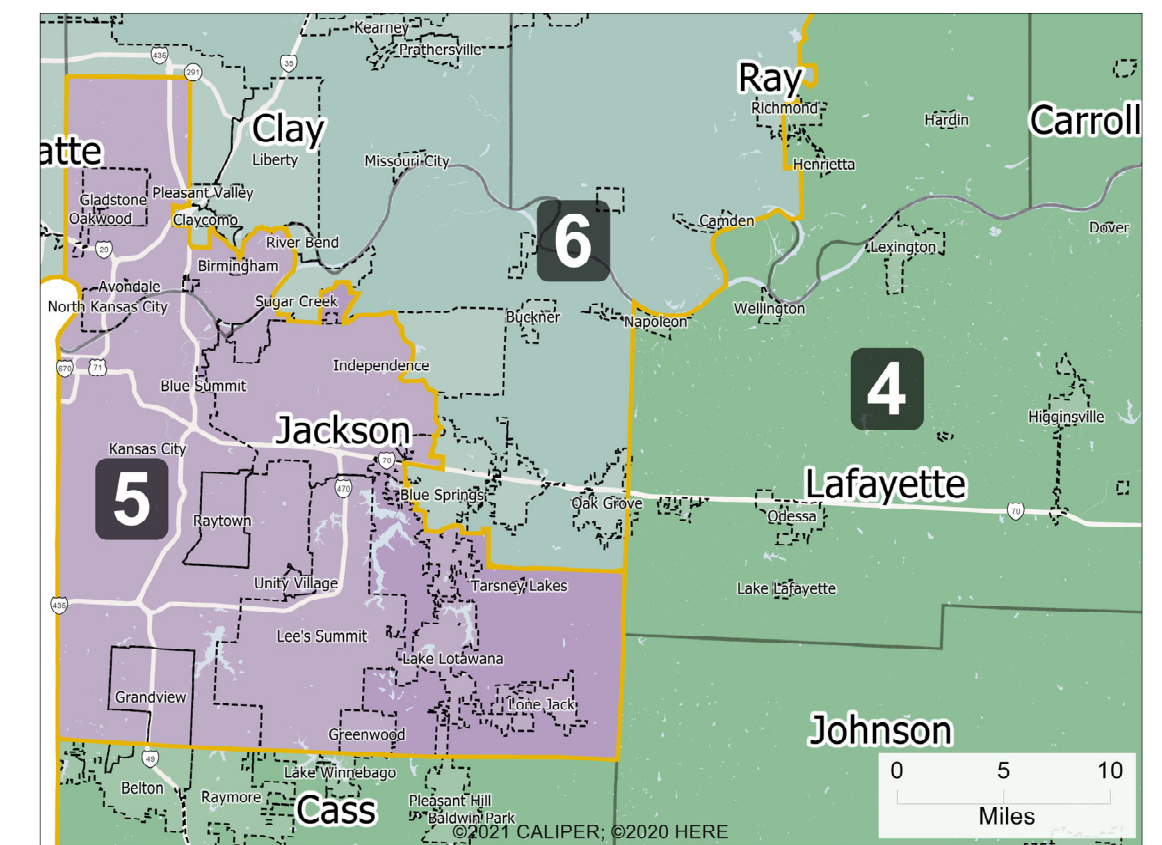

Proposed 2022 Missouri Congressional Districts (HB 2117)

St. Louis Area Detail

Kansas City Area Detail

Map prepared by House Research
LR 4875H.01I